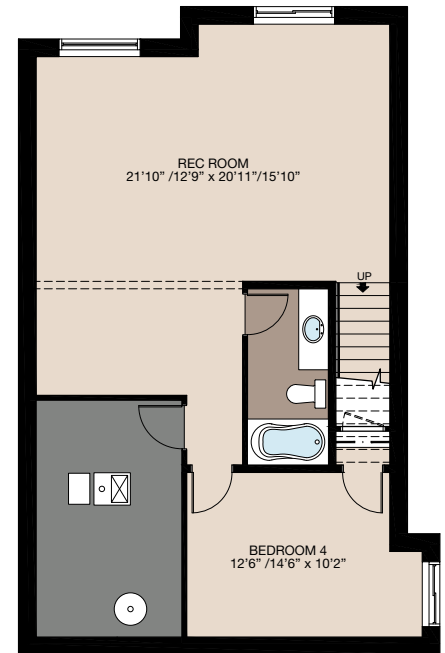

# The Hudson

By Trico Homes

2200 Sq.Ft. | 32' Lot | [tricohomes.com](http://tricohomes.com)

Trico Homes™

# Showhome Plan

Main | 964 sq.ft.

Upper | 1236 sq.ft.

Upper | 694 sq.ft.

Follow us on

For more information on this home please contact

**Anna Mazereeuw**, Area Sales Manager  
3 Heritage Heights, Cochrane, AB  
Phone: 587.362.0200