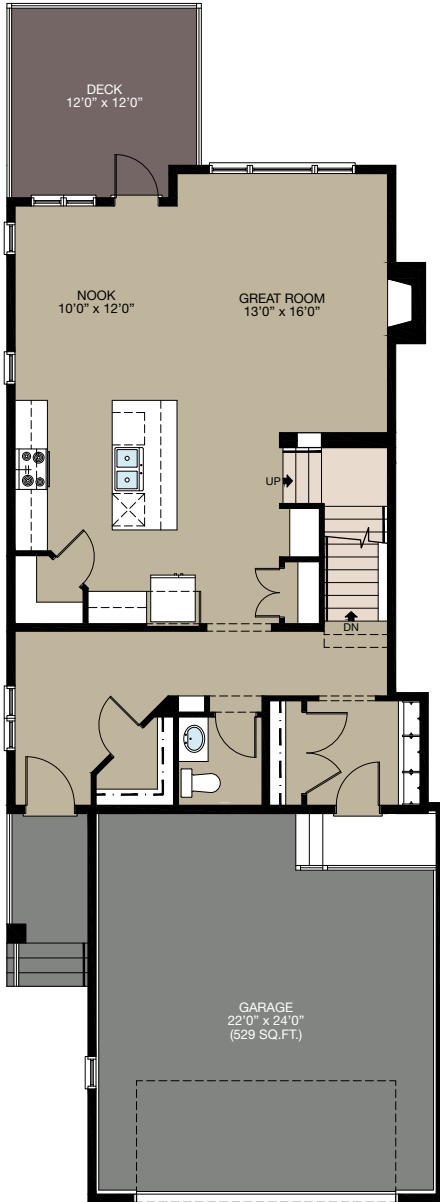

# The Hudson

By Trico Homes

2200 Sq.Ft. | 32' Lot | [tricohomes.com](http://tricohomes.com)

Trico Homes™

# Showhome Plan

Main | 964 sq.ft.

Upper | 1236 sq.ft.

Upper | 694 sq.ft.

Follow us on

For more information on this home please contact

**Anna Mazereeuw**, Area Sales Manager  
3 Heritage Heights, Cochrane, AB  
Phone: 587.362.0200