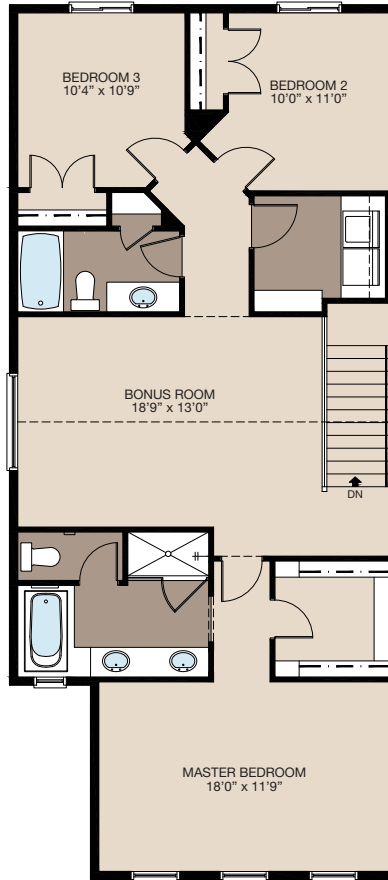

# The Hudson

By Trico Homes

2200 Sq.Ft. | 32' Lot | [tricohomes.com](http://tricohomes.com)

Trico Homes™

# Showhome Plan

Main | 964 sq.ft.

Upper | 1236 sq.ft.

Upper | 694 sq.ft.

Follow us on

For more information on this home please contact

**Anna Mazereeuw**, Area Sales Manager  
3 Heritage Heights, Cochrane, AB  
Phone: 587.362.0200